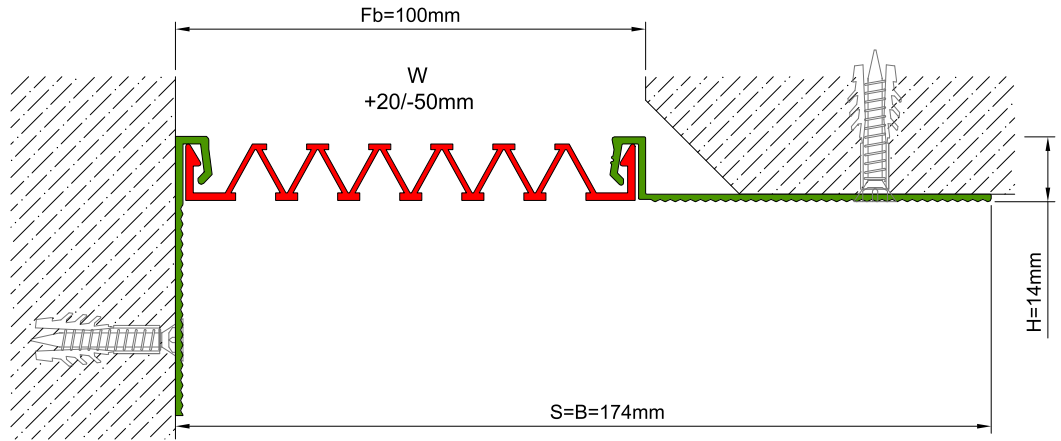

AS U121 surface mounted profile can easily be installed by means of screws to all types of wall & ceiling. Owing to wide frame, it's especially recommended for applications at damaged or chamfered walls. Ribbed elastomeric gasket gains the profile a remarkable movement ability and compensates level differences on both sides of the wall. Slide-in gasket system lets the profile to be used at exterior applications as well as interior areas. Profiles up to 150 mm gap are applied with single gasket while the wider ones are with double gaskets joined with a connector profile.

* Visuals are representative and the profile configuration may differ depending on the characteristics requested.

GASKET COLORS **BLACK** GREY BEIGE Custom Colors available.

LOCATION	MODEL	GAP (Fb) mm	HEIGHT (H) MM	OVERALL WIDTH (B) mm	VISIBLE WIDTH (S) mm	MOVEMENT (W) mm	LOAD CAPACITY	STANDARD LENGTH (mt)
Wall to Wall	AS U121-030	30	15	177	177	+10 / -6	N/A	3
	AS U121-050	50	15	197	197	+20 / -15	N/A	3
	AS U121-080	80	15	227	227	+40 / -30	N/A	3
	AS U121-100	100	15	247	247	+20 / -50	N/A	3
	AS U121-120	120	15	267	267	+60 / -50	N/A	3
	AS U121-150	150	15	297	297	+30 / -80	N/A	3
	AS U121-200	200	15	347	347	+40 / -100	N/A	3
	AS U121-300M	300	15	447	447	+60 / -150	N/A	3

Note: Please ask for different sizes

AS U121 100 H15V

AS U121 100 H15KV

	AS U121 100	AS U121 100K
Fb (mm)	100	100
H (mm)	15	15
W± (mm)	+20/-50	+20/-50
Renk Color	Alüminyum: Natürel, Fitiller: Siyah, gri,diğer Aluminum: Natural,Inserts:Black,gre,y,others	
Malzeme Material	Alüminyum, EPDM Kauçuk(siyah),Termoplastik Kauçuk (gri ve diğer) Aluminum, EPDM Rubber(black),Thermoplastic Rubber (grey and others)	
Standart Uzunluk Standard Length	3	