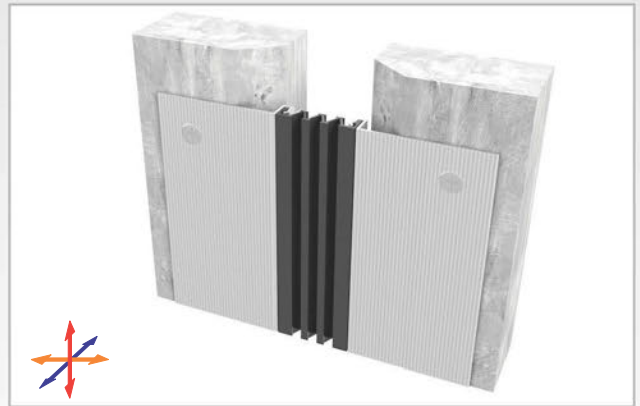

AS U121 surface mounted profile can easily be installed by means of screws to all types of wall & ceiling. Owing to wide frame, it's especially recommended for applications at damaged or chamfered walls. Ribbed elastomeric gasket gains the profile a remarkable movement ability and compensates level differences on both sides of the wall. Slide-in gasket system lets the profile to be used at exterior applications as well as interior areas. Profiles up to 150 mm gap are applied with single gasket while the wider ones are with double gaskets joined with a connector profile.

- Application Areas** : Indoor & Outdoor / Wall & Ceiling
- Ideal for** : Shopping Malls, Airports, Residences, Hospitals, Hotels, Commercial & Public Buildings etc.
- Material** : Mill Finish Aluminum (Anodizing optional), EPDM (Only in Black Color) or TPE Gasket
- Aluminum Alloy** : 6063 AA-USA / EN AW 6063
- Optional Supplies** : Fire Barrier, Waterproof EPDM membrane

* Visuals are representative and the profile configuration may differ depending on the characteristics requested.

GASKET COLORS **BLACK** GREY BEIGE Custom Colors available.

LOCATION	MODEL	GAP (Fb) mm	HEIGHT (H) MM	OVERALL WIDTH (B) mm	VISIBLE WIDTH (S) mm	MOVEMENT (W) mm	LOAD CAPACITY	STANDARD LENGTH (mt)
Wall to Wall	AS U121-030	30	15	177	177	+10 / -6	N/A	3
	AS U121-050	50	15	197	197	+20 / -15	N/A	3
	AS U121-080	80	15	227	227	+40 / -30	N/A	3
	AS U121-100	100	15	247	247	+20 / -50	N/A	3
	AS U121-120	120	15	267	267	+60 / -50	N/A	3
	AS U121-150	150	15	297	297	+30 / -80	N/A	3
	AS U121-200	200	15	347	347	+40 / -100	N/A	3
	AS U121-300M	300	15	447	447	+60 / -150	N/A	3