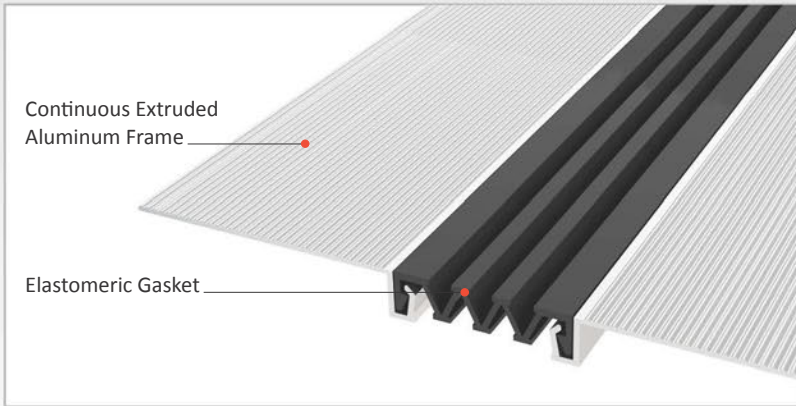

AS U121 surface mounted profile can easily be installed by means of screws to all types of wall & ceiling. Owing to wide frame, it's especially recommended for applications at damaged or chamfered walls. Ribbed elastomeric gasket gains the profile a remarkable movement ability and compensates level differences on both sides of the wall. Slide-in gasket system lets the profile to be used at exterior applications as well as interior areas. Profiles up to 150 mm gap are applied with single gasket while the wider ones are with double gaskets joined with a connector profile.

- Application Areas** : Indoor & Outdoor / Wall & Ceiling
- Ideal for** : Shopping Malls, Airports, Residences, Hospitals, Hotels, Commercial & Public Buildings etc.
- Material** : Mill Finish Aluminum (Anodizing optional), EPDM (Only in Black Color) or TPE Gasket
- Aluminum Alloy** : 6063 AA-USA / EN AW 6063
- Optional Supplies** : Fire Barrier, Waterproof EPDM membrane

* Visuals are representative and the profile configuration may differ depending on the characteristics requested.

GASKET COLORS **BLACK** GREY BEIGE Custom Colors available.

LOCATION	MODEL	GAP (Fb) mm	HEIGHT (H) MM	OVERALL WIDTH (B) mm	VISIBLE WIDTH (S) mm	MOVEMENT (W) mm	LOAD CAPACITY	STANDARD LENGTH (mt)
Wall to Wall	AS U121-030	30	15	177	177	+10 / -6	N/A	3
	AS U121-050	50	15	197	197	+20 / -15	N/A	3
	AS U121-080	80	15	227	227	+40 / -30	N/A	3
	AS U121-100	100	15	247	247	+20 / -50	N/A	3
	AS U121-120	120	15	267	267	+60 / -50	N/A	3
	AS U121-150	150	15	297	297	+30 / -80	N/A	3
	AS U121-200	200	15	347	347	+40 / -100	N/A	3
	AS U121-300M	300	15	447	447	+60 / -150	N/A	3