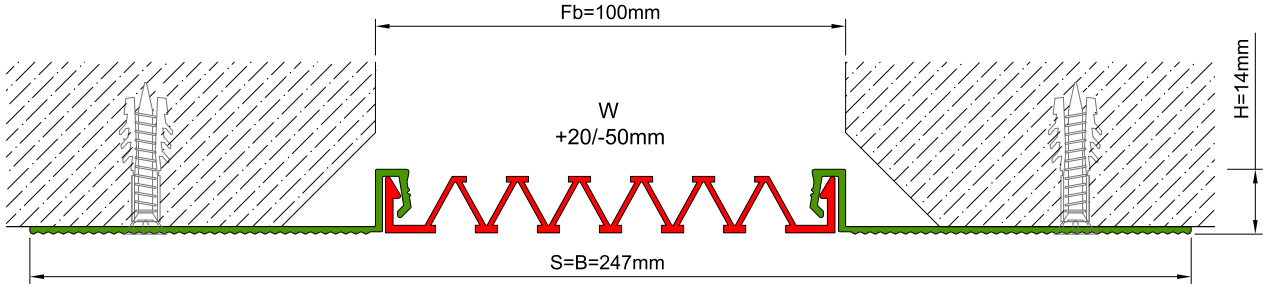

AS U121 surface mounted profile can easily be installed by means of screws to all types of wall & ceiling. Owing to wide frame, it's especially recommended for applications at damaged or chamfered walls. Ribbed elastomeric gasket gains the profile a remarkable movement ability and compensates level differences on both sides of the wall. Slide-in gasket system lets the profile to be used at exterior applications as well as interior areas. Profiles up to 150 mm gap are applied with single gasket while the wider ones are with double gaskets joined with a connector profile.

* Visuals are representative and the profile configuration may differ depending on the characteristics requested.

GASKET COLORS **BLACK** GREY BEIGE Custom Colors available.

LOCATION	MODEL	GAP (Fb) mm	HEIGHT (H) MM	OVERALL WIDTH (B) mm	VISIBLE WIDTH (S) mm	MOVEMENT (W) mm	LOAD CAPACITY	STANDARD LENGTH (mt)
Wall to Wall	AS U121-030	30	15	177	177	+10 / -6	N/A	3
	AS U121-050	50	15	197	197	+20 / -15	N/A	3
	AS U121-080	80	15	227	227	+40 / -30	N/A	3
	AS U121-100	100	15	247	247	+20 / -50	N/A	3
	AS U121-120	120	15	267	267	+60 / -50	N/A	3
	AS U121-150	150	15	297	297	+30 / -80	N/A	3
	AS U121-200	200	15	347	347	+40 / -100	N/A	3
	AS U121-300M	300	15	447	447	+60 / -150	N/A	3

Note: Please ask for different sizes

AS U121 100 H15V

AS U121 100 H15KV

	AS U121 100	AS U121 100K
Fb (mm)	100	100
H (mm)	15	15
W± (mm)	+20/-50	+20/-50
Renk Color	Alüminyum: Natürel, Fitiller: Siyah, gri,diğer Aluminum: Natural,Inserts:Black,gre,y,others	
Malzeme Material	Alüminyum, EPDM Kauçuk(siyah),Termoplastik Kauçuk (gri ve diğer) Aluminum, EPDM Rubber(black),Thermoplastic Rubber (grey and others)	
Standart Uzunluk Standard Length	3	