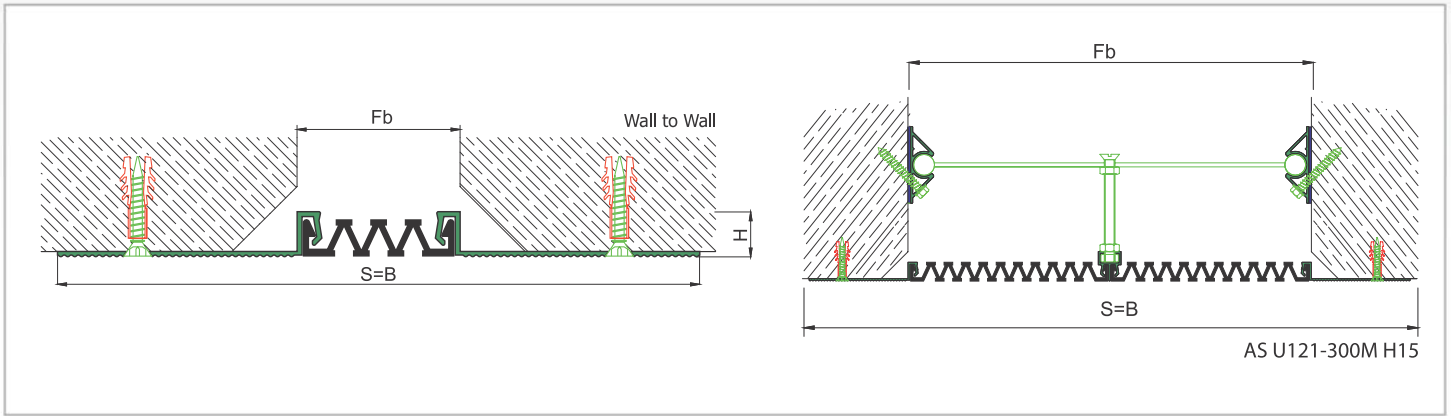

AS U121 surface mounted profile can easily be installed by means of screws to all types of wall & ceiling. Owing to wide frame, it's especially recommended for applications at damaged or chamfered walls. Ribbed elastomeric gasket gains the profile a remarkable movement ability and compensates level differences on both sides of the wall. Slide-in gasket system lets the profile to be used at exterior applications as well as interior areas. Profiles up to 150 mm gap are applied with single gasket while the wider ones are with double gaskets joined with a connector profile.

* Visuals are representative and the profile configuration may differ depending on the characteristics requested.

GASKET COLORS **BLACK** GREY BEIGE Custom Colors available.

LOCATION	MODEL	GAP (Fb) mm	HEIGHT (H) MM	OVERALL WIDTH (B) mm	VISIBLE WIDTH (S) mm	MOVEMENT (W) mm	LOAD CAPACITY	STANDARD LENGTH (mt)
Wall to Wall	AS U121-030	30	15	177	177	+10 / -6	N/A	3
	AS U121-050	50	15	197	197	+20 / -15	N/A	3
	AS U121-080	80	15	227	227	+40 / -30	N/A	3
	AS U121-100	100	15	247	247	+20 / -50	N/A	3
	AS U121-120	120	15	267	267	+60 / -50	N/A	3
	AS U121-150	150	15	297	297	+30 / -80	N/A	3
	AS U121-200	200	15	347	347	+40 / -100	N/A	3
	AS U121-300M	300	15	447	447	+60 / -150	N/A	3

Note: Please ask for different sizes

AS U121 100 H15V

AS U121 100 H15KV

	AS U121 100	AS U121 100K
Fb (mm)	100	100
H (mm)	15	15
W± (mm)	+20/-50	+20/-50
Renk Color	Alüminyum: Natürel, Fitiller: Siyah, gri,diğer Aluminum: Natural,Inserts:Black,gre,y,others	
Malzeme Material	Alüminyum, EPDM Kauçuk(siyah),Termoplastik Kauçuk (gri ve diğer) Aluminum, EPDM Rubber(black),Thermoplastic Rubber (grey and others)	
Standart Uzunluk Standard Length	3	